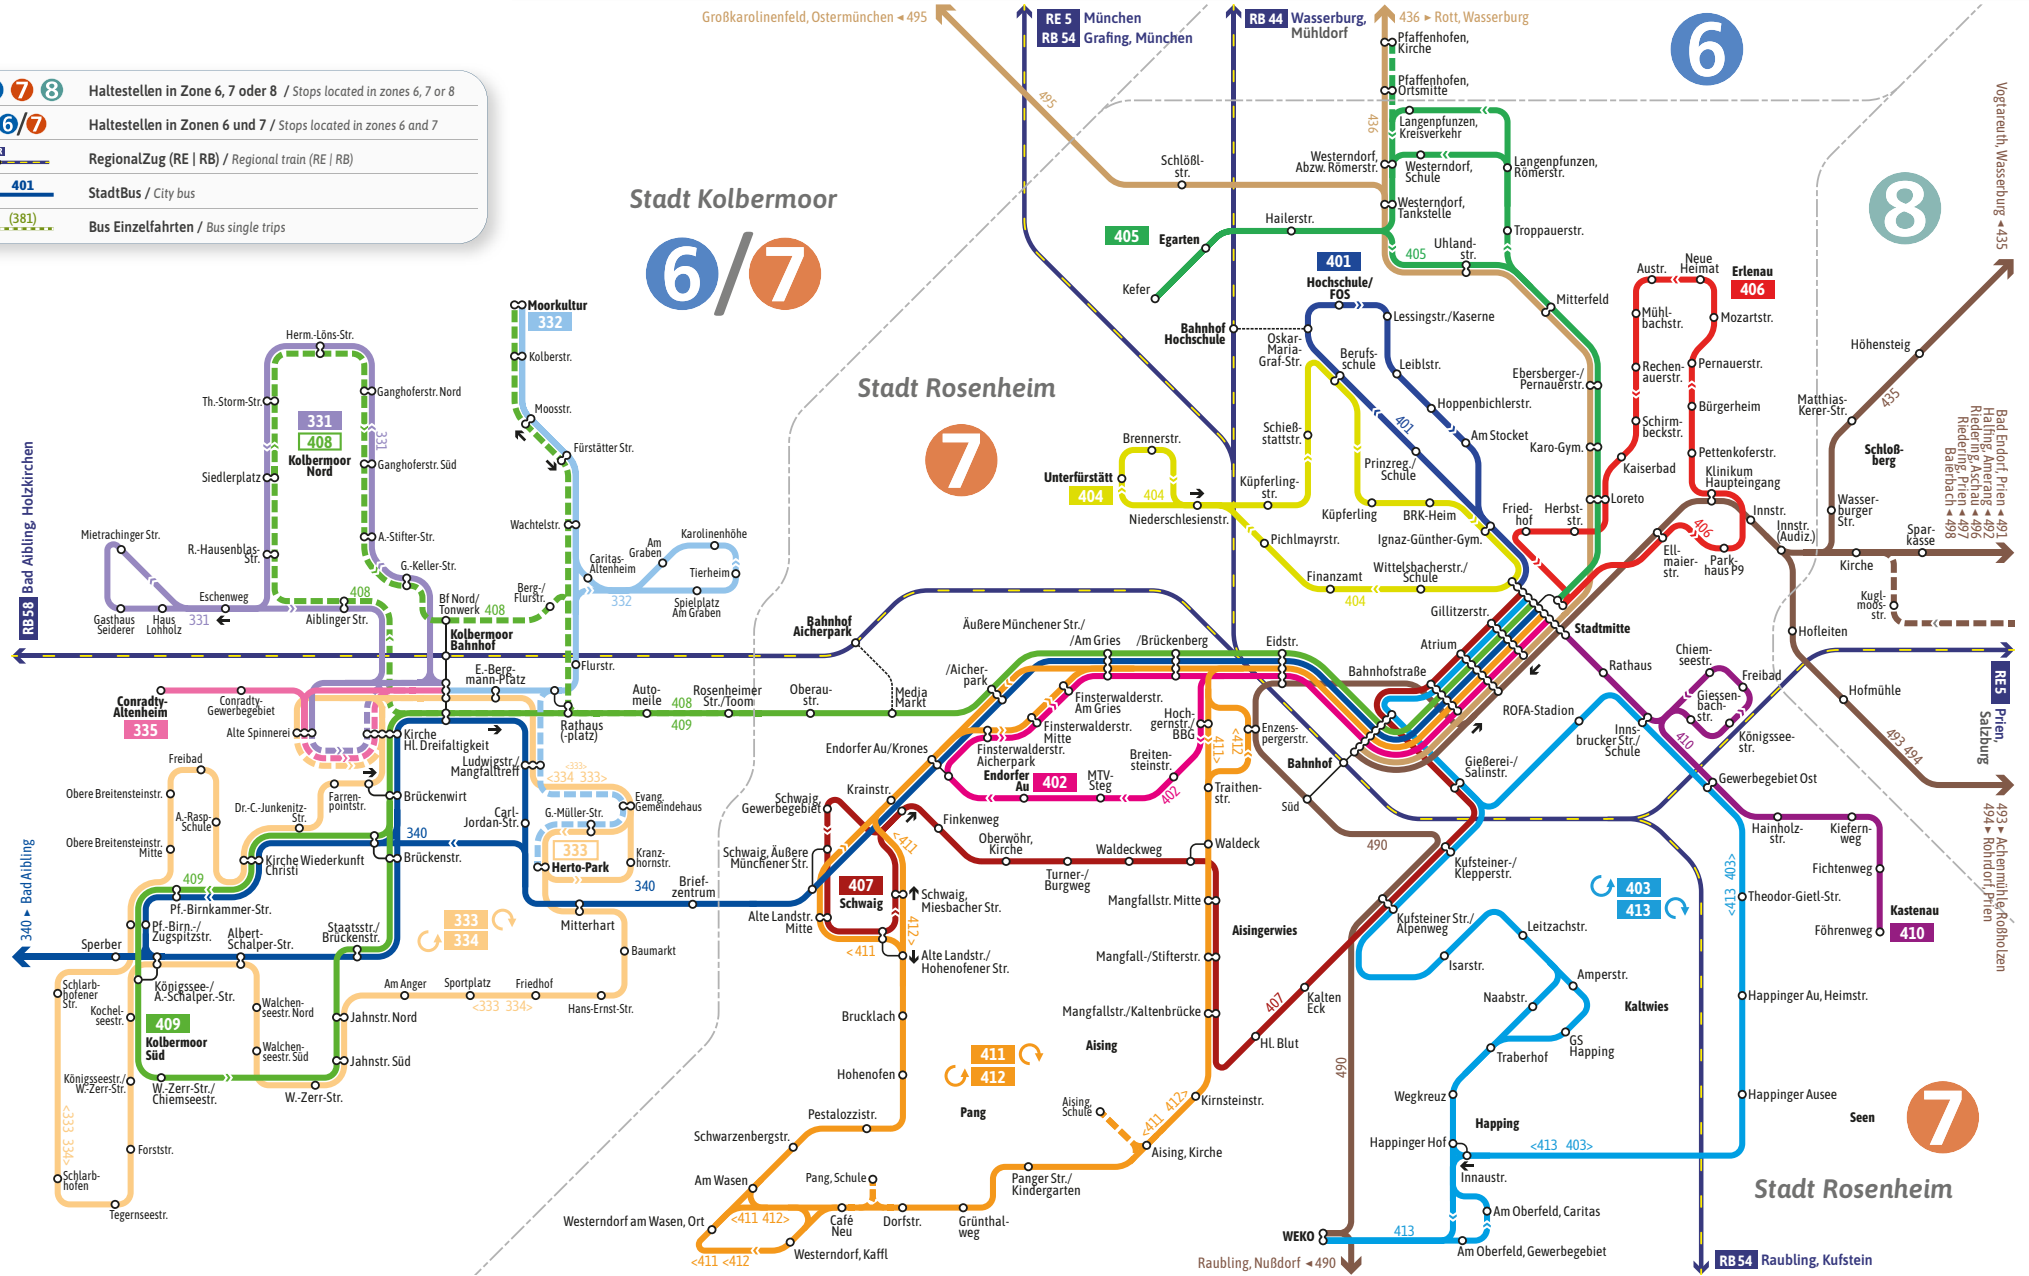

StadtBus im Tagverkehr Mo-Fr 6:00 - 19:00, Sa 9:00 - 19:00 | RegionalBus | RegionalZug /
City bus day service Mon-Fri 6 a.m. - 7 p.m., Sat 9 a.m. - 7 p.m. | Regional bus | Regional train

- 6 7 8 Haltestellen in Zone 6, 7 oder 8 / Stops located in zones 6, 7 or 8
- 6/7 Haltestellen in Zonen 6 und 7 / Stops located in zones 6 and 7
- RegionalZug (RE | RB) / Regional train (RE | RB)
- StadtBus / City bus
- Bus Einzelfahrten / Bus single trips

Alle Pläne im MVV online unter mvv-muenchen.de/plaene / You can find all MVV network maps online at mvv-muenchen.de/en